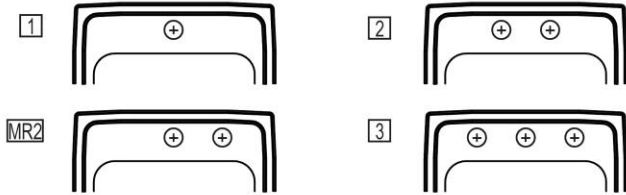

**Hole Drilling Configurations:**

1-1/2" (38mm) Diameter Faucet Holes on 4" (102mm) Centers

**Installation Profile:**

Optional Accessories		
<a href="#">LK99</a>	Elkay Deluxe 3-1/2" Drain Type 304 Stainless Steel Body Strainer Basket Rubber Seal and Tailpiece <a href="#">Spec Sheet (PDF)</a>	
<a href="#">LKGT1042CR</a>	Elkay Gourmet Single Hole Bar Faucet Pull-out Spray and Lever Handle Chrome <a href="#">Spec Sheet (PDF)</a>	
<a href="#">LKGT1042NK</a>	Elkay Gourmet Single Hole Bar Faucet Pull-out Spray and Lever Handle Brushed Nickel <a href="#">Spec Sheet (PDF)</a>	
<a href="#">LKGT1042RB</a>	Elkay Gourmet Single Hole Bar Faucet Pull-out Spray and Lever Handle Oil Rubbed Bronze <a href="#">Spec Sheet (PDF)</a>	