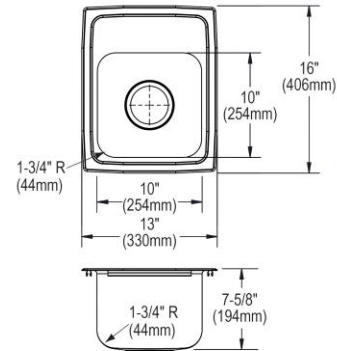

PART: _____ QTY: _____

PROJECT: _____

CONTACT: _____

DATE: _____

NOTES: _____

APPROVAL: _____

In keeping with our policy of continuing product improvement, Elkay reserves the right to change product specifications without notice. Please visit [elkay.com](#) for the most current version of Elkay product specification sheets. This specification describes an Elkay product with design, quality, and functional benefits to the user. When making a comparison of other producers' offerings, be certain these features are not overlooked.